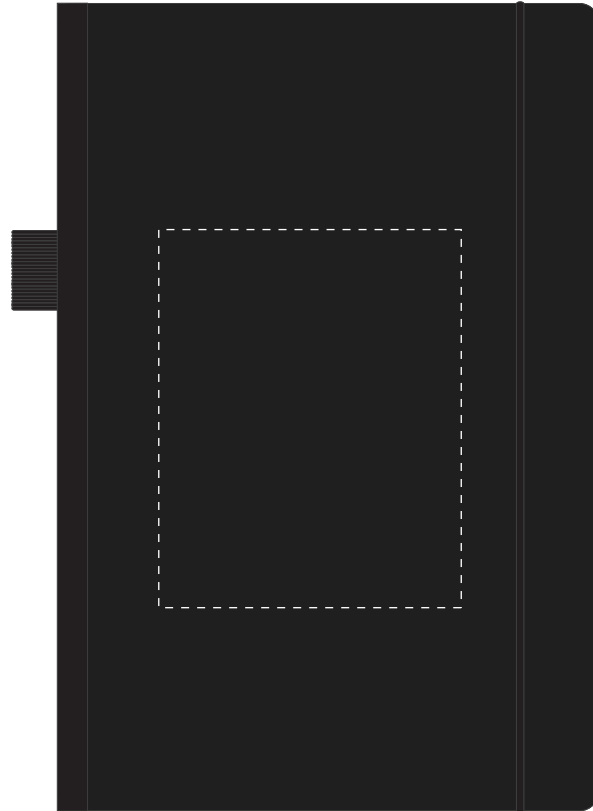

Your Ref:	Quantity:	Product Code: QS0363
Our Ref:	Version: 1	Product Colour: BLACK

**PRINTING CONCERNS:****PRODUCT INFO: DUE TO THE NATURE OF THE PRODUCT THE PRINT POSITION MAY VARY BY 2 - 3 MM**

We stock this item in the following colours

**PANTONE REFERENCE(S)**

● ENGRAVED

ARTWORK SCALE 50%

Product Image for visualisation  
- colours may vary

- CENTRED TO PRINT AREA
- CENTRED TO NOTEBOOK

The dashed line is to demonstrate print area and will not appear on your printed item

To proceed, please approve visual via the online system.

ARTWORK SCALE 100%

Max print area: 100mm x 80mm